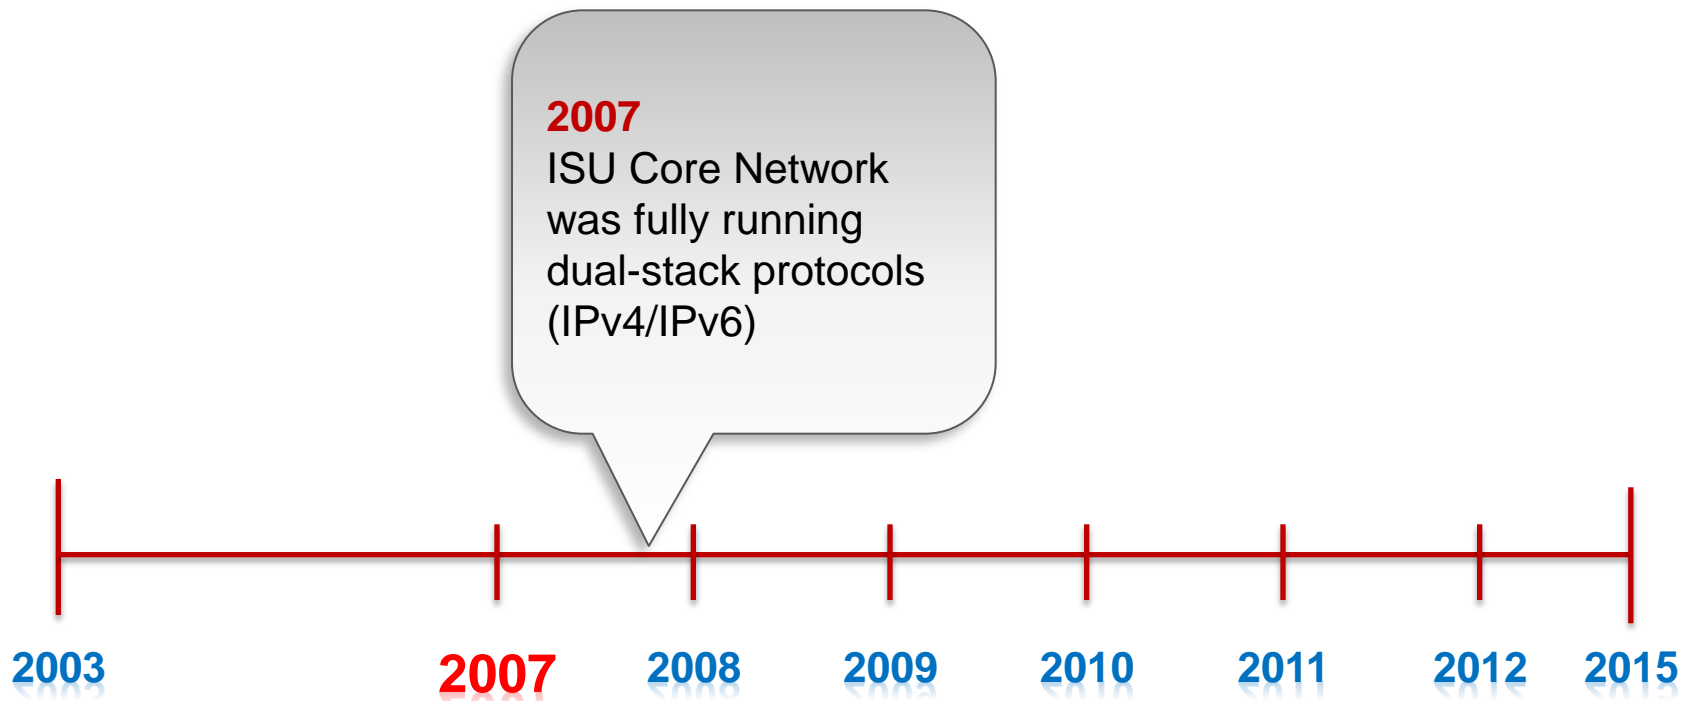

Internet Services Unit
King Abdulaziz City for Science & Technology

DEP:LOY:ING::IPv6

in ISU/KACST

- ✓ 2003 – 2015 Timeline
- ✓ Network & System
- ✓ Clients
- ✓ Guidelines

Timeline

2003
ISU was Allocated its first IPv6 block from RIPE

2001:1490::/32

Timeline

Timeline

Timeline

Timeline

Timeline

Timeline

Timeline