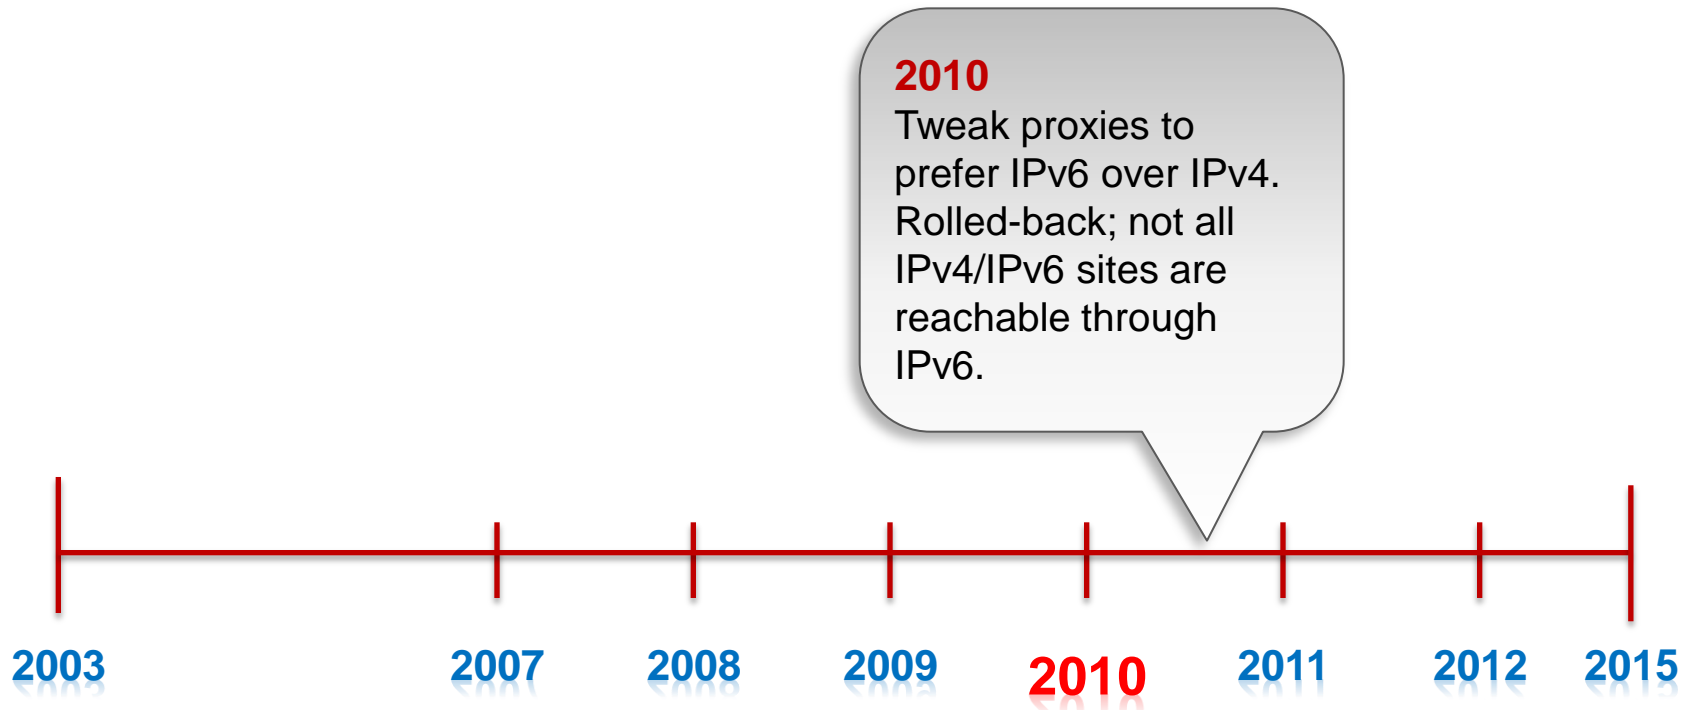

Timeline

Timeline

Timeline

Timeline

Timeline

ISU Network:

- Compatibility:
upgrade/replace the incompatible
- Plan & Design
- Core Network Implementation Readiness
- Peering with Providers
- Introduce Major Services
- Testing
- Building-up a Knowledge-Base
- Peering with Clients
 - Extra and add-on services