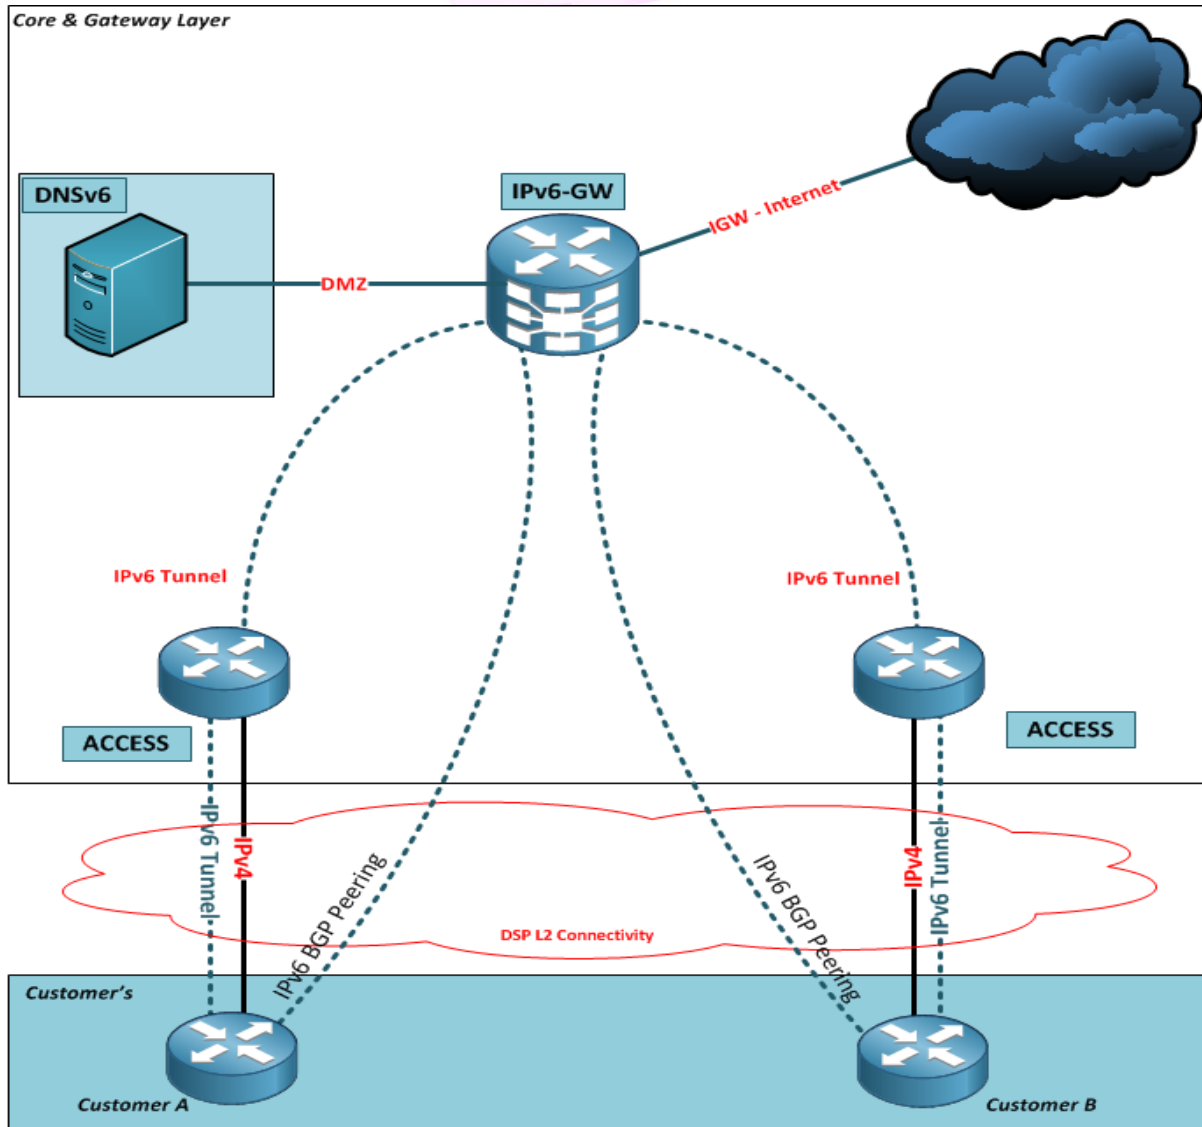

AWAL IPv6

Agenda

- **AWAL IPv6 Design overview**
- **Testing Environment.**

AWAL IPv6 Design overview

AWAL IPv6 Design overview

AWAL have tested IPv6 with STC on 2007 for connectivity, BGP peering, DNS resolving and local website browsing.

AWAL Core Network is IPv6 enabled, and we already have connected customers with their own IPv6 prefixes advertised via AWAL IPv6 gateway.

Testing Environment.

- **WiFi via ADSL network:**
 - Totally IPv6 network
 - SSID : [AWAL-IPv6](#)
 - Password: [12345678](#)
- **Contact:**
 - Please do not hesitate to contact us on ipv6@awal.com.sa for any inquiry regarding IPv6.
- **Website:**
 - Ipv6.awal.com.sa